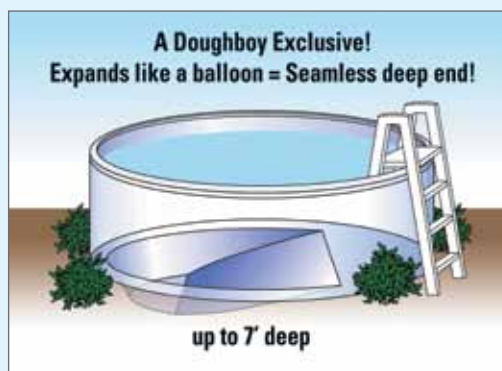

Available in 52" and 54" sidewalls.

The Desert Spring Pool

Beautiful and Elegant

- **Beautifully Crafted Resin Top Rails.**
The 8" curved, extruded top-rail system with injection-molded top connectors gives a smooth finish to this captivatingly-beautiful pool.
- **Elegantly Designed Vertical Supports.**
Large and beautiful 7" extruded resin vertical supports eliminate top rail rocking and assure maximum strength.
- **Available in 52" and 54" sidewalls.**
- **Limited Lifetime Warranty on All Components.**

Liner Exclusives

The only above-ground pool manufacturer that produces virgin-vinyl liner material made to original Doughboy specifications. Liners are available in a variety of patterns.

- **Exclusive "True" Expandable Liners** increase pool depth up to 7 feet with an optional Special-Purpose Deep Swimming Area for underwater swimming only.
- **Exclusive Therma-Seal™ Technology.**
This proprietary fusion method provides superior sealing for maximum durability and quality. Unmatched in the industry. We are so confident with this process that we cover the seams of our liners 100% for a lifetime.