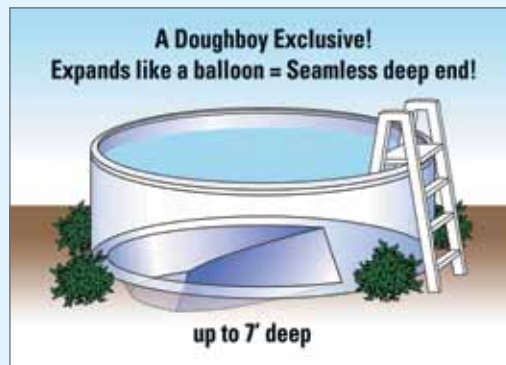

A Size For Any Backyard

An excellent assortment of pool sizes to perfectly match your backyard.

Round

12' • 16'
18' • 21'
24' • 28'

Oval

20' x 12' • 24' x 12' • 28' x 12'
24' x 16' • 28' x 16' • 32' x 16'
34' x 18' • 38' x 18' • 41' x 21'

Important: Misuse of your pool may result in crippling injury and/or other dangers to life and health. Do not dive or jump. Do not use slides, diving boards, or any other platform or object which can be used for improper pool entry. Use only an above-ground swimming pool ladder to enter or exit your pool. It is your responsibility to secure your pool against unauthorized, unsupervised or unintentional entry.

Change of Design: Doughboy Recreational expressly reserves the right to change or modify the design and construction of any product in due course of our manufacturing without incurring any obligation or liability to furnish or install such changes or modifications on products previously or subsequently sold.

Doughboy Recreational is in no way affiliated with any professional pool installer. If you have the pool installed by others, please supervise to be sure they comply with proper installation techniques as shown.

Visit our website at www.doughboypools.com

Doughboy Recreational • 315 N Sebastian • West Helena, AR 72390 • 866-DOUGHBOY